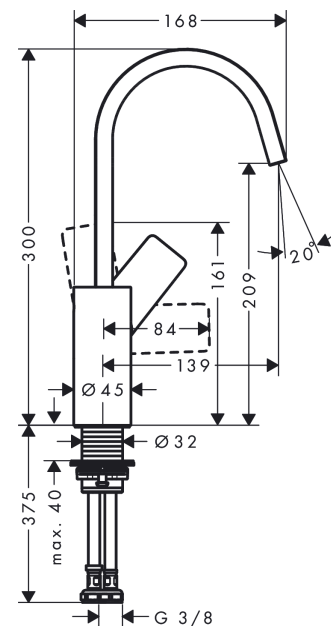

Vivenis

Single lever basin mixer 210 with swivel spout without waste set

Surfaces: **Matt White** Article Number: **75032700**

Description

product features

- ComfortZone 210
- projection: 139 mm
- spout height: 209 mm
- swivel range 120°
- spray type: WaterfallStream
- maximum flow rate at 3 bar: 5 l/min
- ceramic cartridge
- temperature limitation adjustable
- suitable for continuous flow water heaters
- connection type: G 3/8 connections
- connection dimension: DN15

Technology

Design awards

reddot winner 2021

Certificates

Product image

Scale drawing

Flowchart